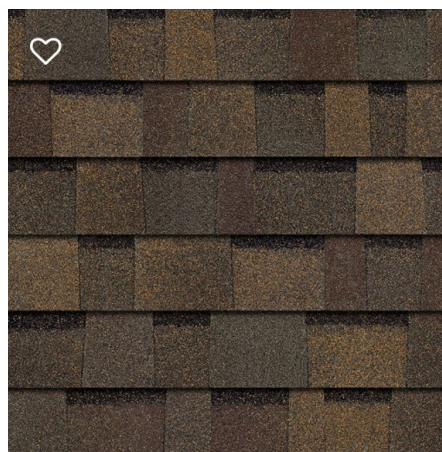

Moss Creek Approved Roof Colors

Owens Corning shingles

as of August 20/2020

Aged Cooper

No longer approved 8/20

Antique Silver

Beachwood Sand

Brownwood

Desert Tan

Driftwood

Estate Gray

Onyx Black

Pacific Wave

No longer approved 8/20

Quarry Gray

Sand Dune

Storm Cloud

No longer approved 8/20

Summer Harvest

Teak

Note: Colors will vary due to your computer, phone, device settings. Ask your contractor for a sample of colors you are interested in.