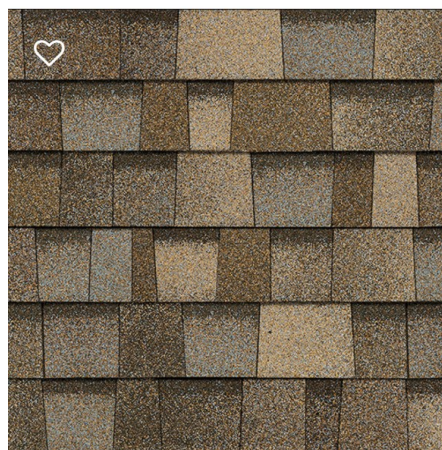

Moss Creek Approved Roof Colors

Owens Corning shingles

as of August 20/2020

Aged Cooper

No longer approved 8/20

Antique Silver

Beachwood Sand

Brownwood

Desert Tan

Driftwood

Estate Gray

Onyx Black

Pacific Wave

No longer approved 8/20

Quarry Gray

Sand Dune

Storm Cloud

No longer approved 8/20

Summer Harvest

Teak

Note: Colors will vary due to your computer, phone, device settings. Ask your contractor for a sample of colors you are interested in.