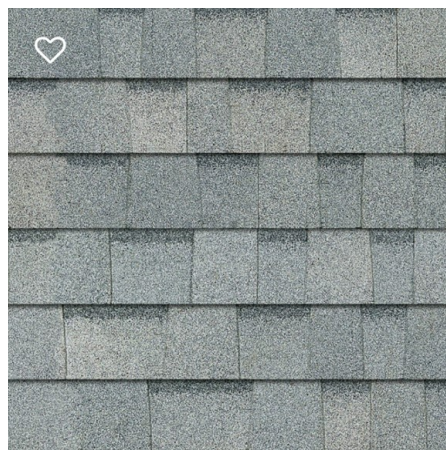

Moss Creek Approved Roof Colors

Owens Corning shingles

as of August 20/2020

Aged Cooper

No longer approved 8/20

Antique Silver

Beachwood Sand

Brownwood

Desert Tan

Driftwood

Estate Gray

Onyx Black

Pacific Wave

No longer approved 8/20

Quarry Gray

Sand Dune