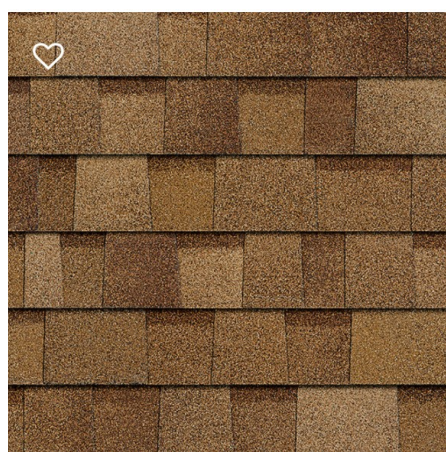

Moss Creek Approved Roof Colors

Owens Corning shingles

as of August 20/2020

Aged Cooper

No longer approved 8/20

Antique Silver

Beachwood Sand

Brownwood

Desert Tan

Driftwood

Estate Gray

Onyx Black

Pacific Wave

No longer approved 8/20

Quarry Gray

Sand Dune

Storm Cloud

No longer approved 8/20

Summer Harvest

Teak

Note: Colors will vary due to your computer, phone, device settings. Ask your contractor for a sample of colors you are interested in.