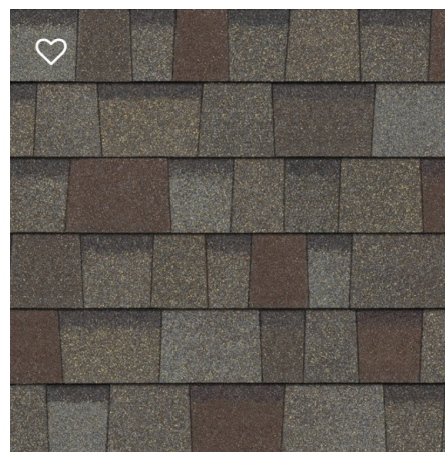

Moss Creek Approved Roof Colors

Owens Corning shingles

as of August 20/2020

Aged Cooper

No longer approved 8/20

Antique Silver

Beachwood Sand

Brownwood

Desert Tan

Driftwood

Estate Gray

Onyx Black

Pacific Wave

No longer approved 8/20

Quarry Gray

Sand Dune

Storm Cloud

No longer approved 8/20

Summer Harvest

Teak

Note: Colors will vary due to your computer, phone, device settings. Ask your contractor for a sample of colors you are interested in.