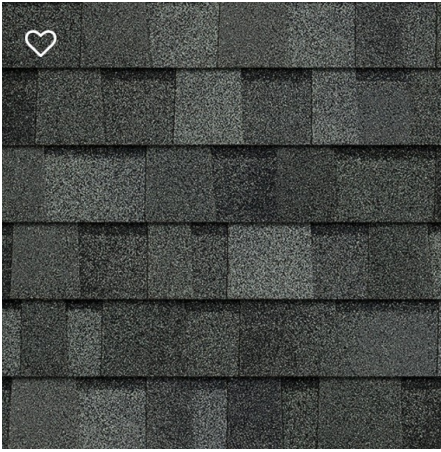

Moss Creek Approved Roof Colors

Owens Corning shingles

as of August 20/2020

Aged Cooper

No longer approved 8/20

Antique Silver

Beachwood Sand

Brownwood

Desert Tan

Driftwood

Estate Gray

Onyx Black

Pacific Wave

No longer approved 8/20

Quarry Gray

Sand Dune

Storm Cloud

No longer approved 8/20

Summer Harvest

Teak

Note: Colors will vary due to your computer, phone, device settings. Ask your contractor for a sample of colors you are interested in.