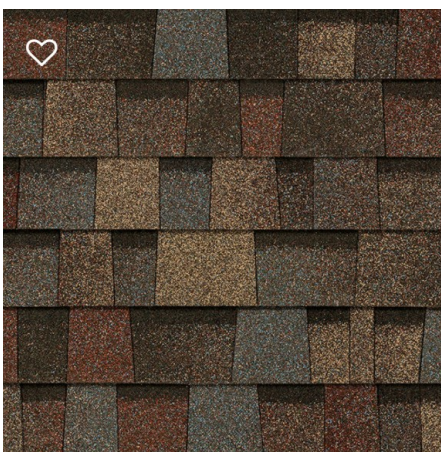

Moss Creek Approved Roof Colors

Owens Corning shingles

as of August 20/2020

Aged Cooper

No longer approved 8/20

Antique Silver

Beachwood Sand

Brownwood

Desert Tan

Driftwood

Estate Gray

Onyx Black

Pacific Wave

No longer approved 8/20

Quarry Gray

Sand Dune

Storm Cloud

No longer approved 8/20

Summer Harvest

Teak

Note: Colors will vary due to your computer, phone, device settings. Ask your contractor for a sample of colors you are interested in.