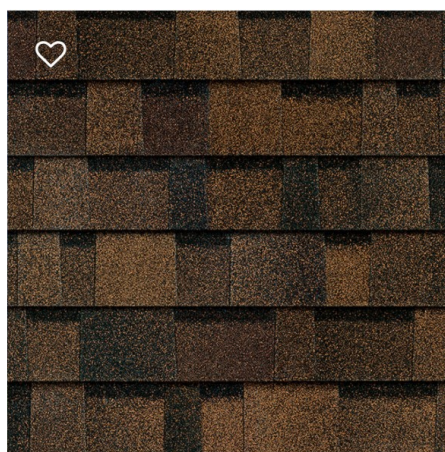

Moss Creek Approved Roof Colors

Owens Corning shingles

as of August 20/2020

Aged Cooper

No longer approved 8/20

Antique Silver

Beachwood Sand

Brownwood

Desert Tan

Driftwood

Estate Gray

Onyx Black

Pacific Wave

No longer approved 8/20

Quarry Gray

Sand Dune

Storm Cloud

No longer approved 8/20

Summer Harvest

Teak

Note: Colors will vary due to your computer, phone, device settings. Ask your contractor for a sample of colors you are interested in.