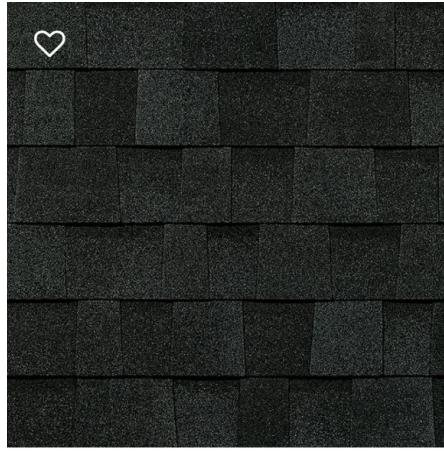

Moss Creek Approved Roof Colors

Owens Corning shingles

as of August 20/2020

Aged Cooper

No longer approved 8/20

Antique Silver

Beachwood Sand

Brownwood

Desert Tan

Driftwood

Estate Gray

Onyx Black

Pacific Wave

No longer approved 8/20

Quarry Gray

Sand Dune