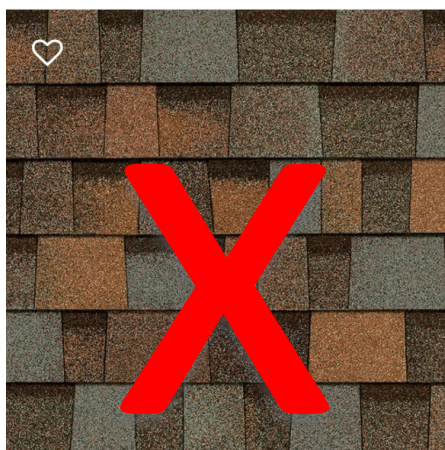

Moss Creek Approved Roof Colors

Owens Corning shingles

as of August 20/2020

Aged Cooper

No longer approved 8/20

Antique Silver

Beachwood Sand

Brownwood

Desert Tan

Driftwood

Estate Gray

Onyx Black

Pacific Wave

No longer approved 8/20

Quarry Gray

Sand Dune